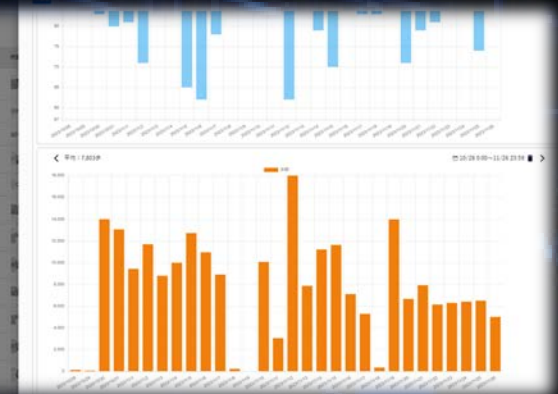

– Merit.02 –

Fully Flexible

– Merit.03 –

Wide Sensing Area

Virgo Data Visualization (Current)

Heart Rate

Blood Oxygen

Steps

Heart Rate
Variability

Sleep

Body Temperature

Beyond Visualization to True Self-Care

Professional Advice

「Virgo」はスマートリングをスマホアプリ「Virgo View」と連動する。

離れていても心拍や体温 睡眠状況などを常にリモートで把握することが可能です

In-House Pilot Study

200 Volunteers

Virgo Lifelogs

Professional Advice

Change in Health Awareness After One Month of Use

20% of Users

Behavior Change

- Paid more attention to sleep
- Walked more
- Scheduled a health exam

Joint Research & Longitudinal Study