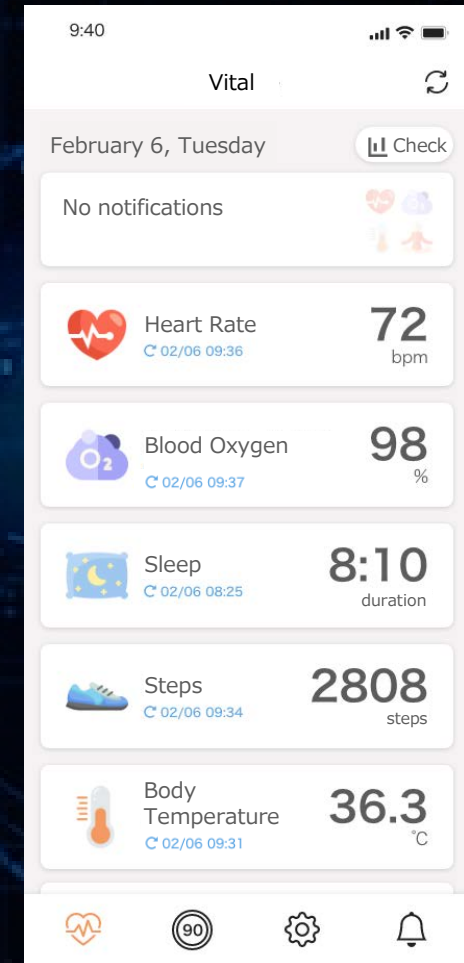

Self-Care Tailored for You

Virgo

World's First Smart Ring OPD Sensor

**Flexible Substrate
OPD Sensor**

OPD = Organic Photo Detector

Advantages of OPD Sensors

– Merit.01 –

Thin Profile

– Merit.02 –

Fully Flexible

– Merit.03 –

Wide Sensing Area

Virgo Data Visualization (Current)

Heart Rate

Blood Oxygen

Steps

Heart Rate
Variability

Sleep

Body Temperature

Beyond Visualization to True Self-Care

Professional Advice

「Virgo」はスマートリングをスマホアプリ「Virgo View」と連動する。

離れていても心拍や体温 睡眠状況などを常にリモートで把握することが可能です

In-House Pilot Study

200 Volunteers

Virgo Lifelogs

Professional Advice

Change in Health Awareness After One Month of Use

20% of Users

Behavior Change

- Paid more attention to sleep
- Walked more
- Scheduled a health exam

Joint Research & Longitudinal Study